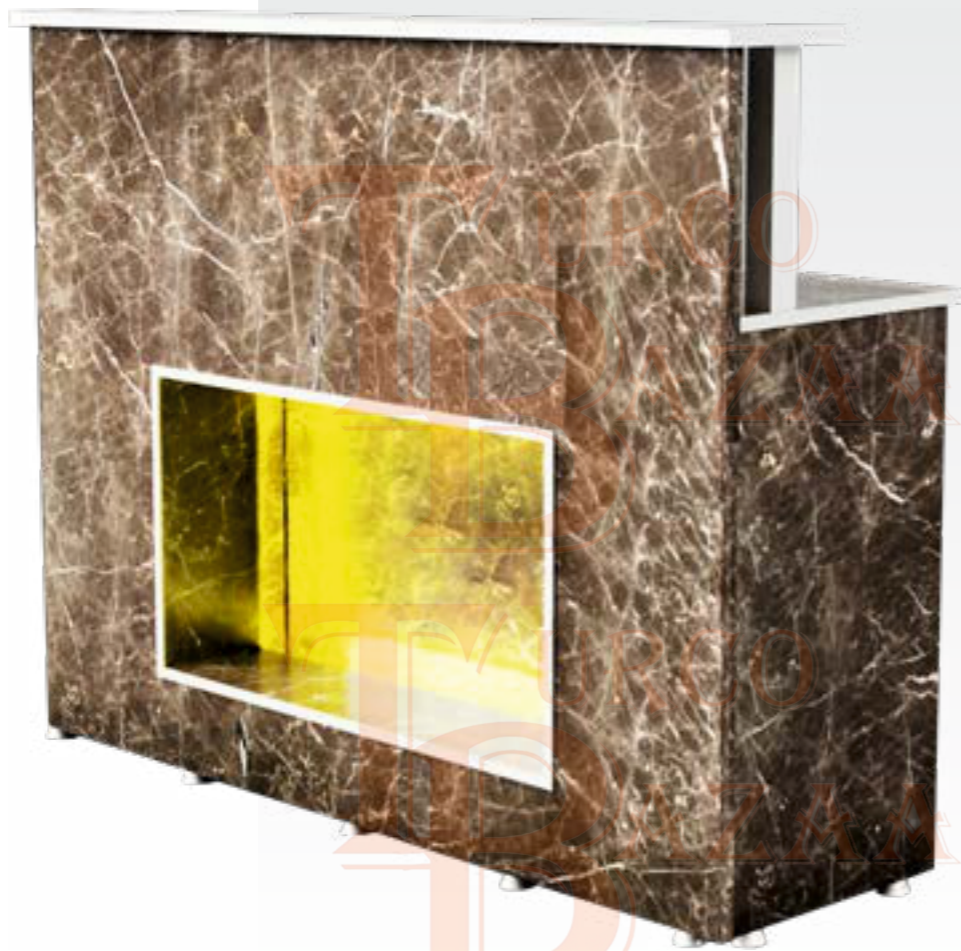

SK715

- MDF Lam
- Quality Drawer Rail
- Color Option
- Led Lighting