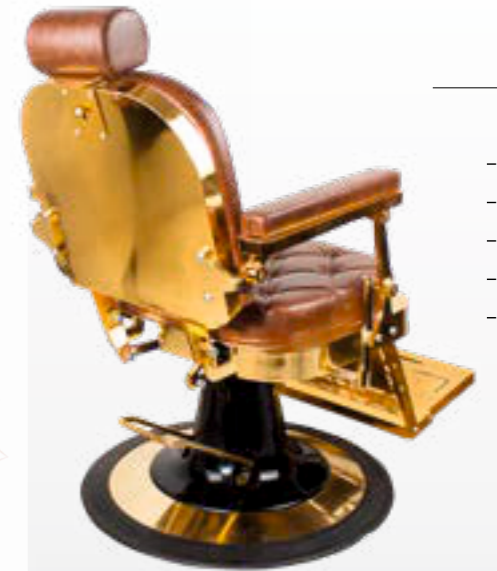

SK226

- Mould Sponge
- Quality Leather
- A++ Hydraulic
- Sturdy Frame
- Color Option