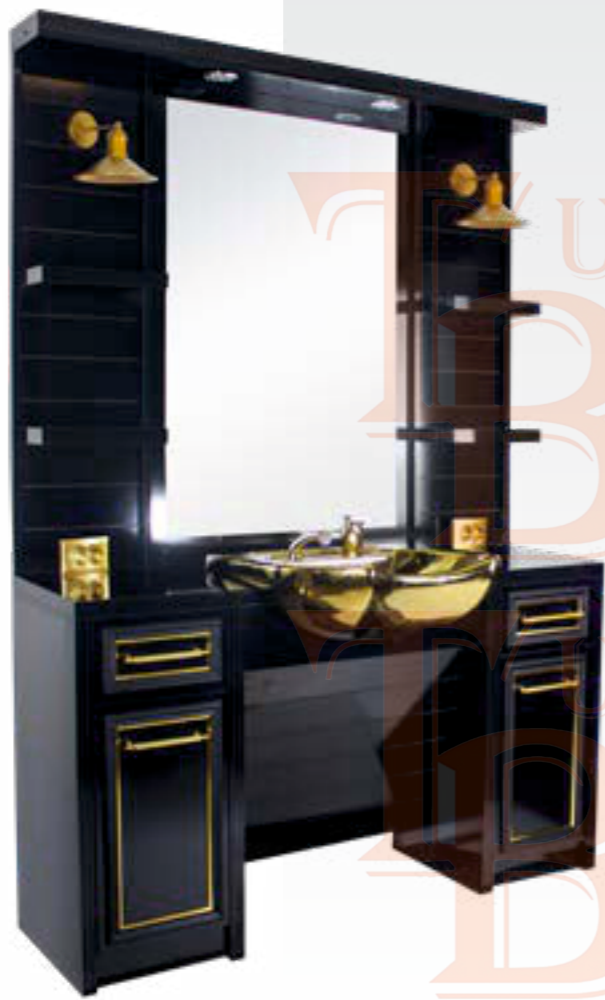

→ 150 cm
↗ 57 cm
↑ 215 cm

SK311

- First Class MDF Lam
- Glass Sink
- Quality Drawer Rail
- Color Option
- Iron Concept

→ 450 cm
↗ 55 cm
↑ 220 cm

SK364

- Gold Style
- First Class MDF Lam
- Lighting
- Quality Drawer Rail
- Color Option