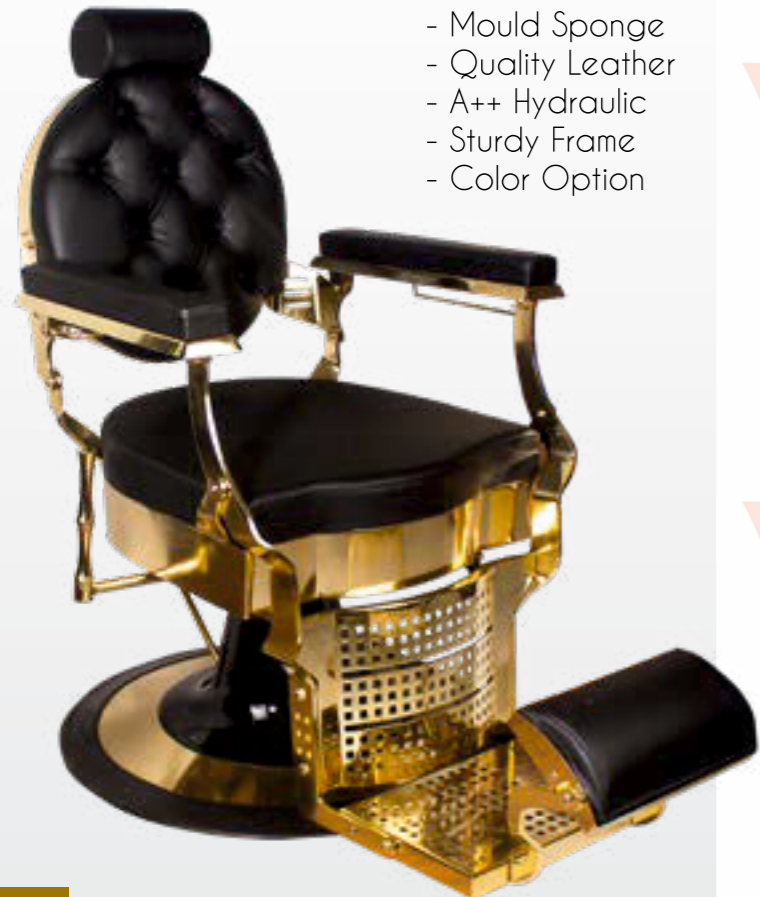

SK210

SK223

- Mould Sponge
- Quality Leather
- A++ Hydraulic
- Sturdy Frame
- Color Option

SK224

- Mould Sponge
- Quality Leather
- A++ Hydraulic
- Sturdy Frame
- Color Option

SK225

- Mould Sponge
- Quality Leather
- A++ Hydraulic
- Sturdy Frame
- Color Option

SK226

- Mould Sponge
- Quality Leather
- A++ Hydraulic
- Sturdy Frame
- Color Option

SK208

- Mould Sponge
- Quality Leather
- A++ Hydraulic
- Sturdy Frame
- Color Option

SK209

- Mould Sponge
- Quality Leather
- A++ Hydraulic
- Sturdy Frame
- Color Option