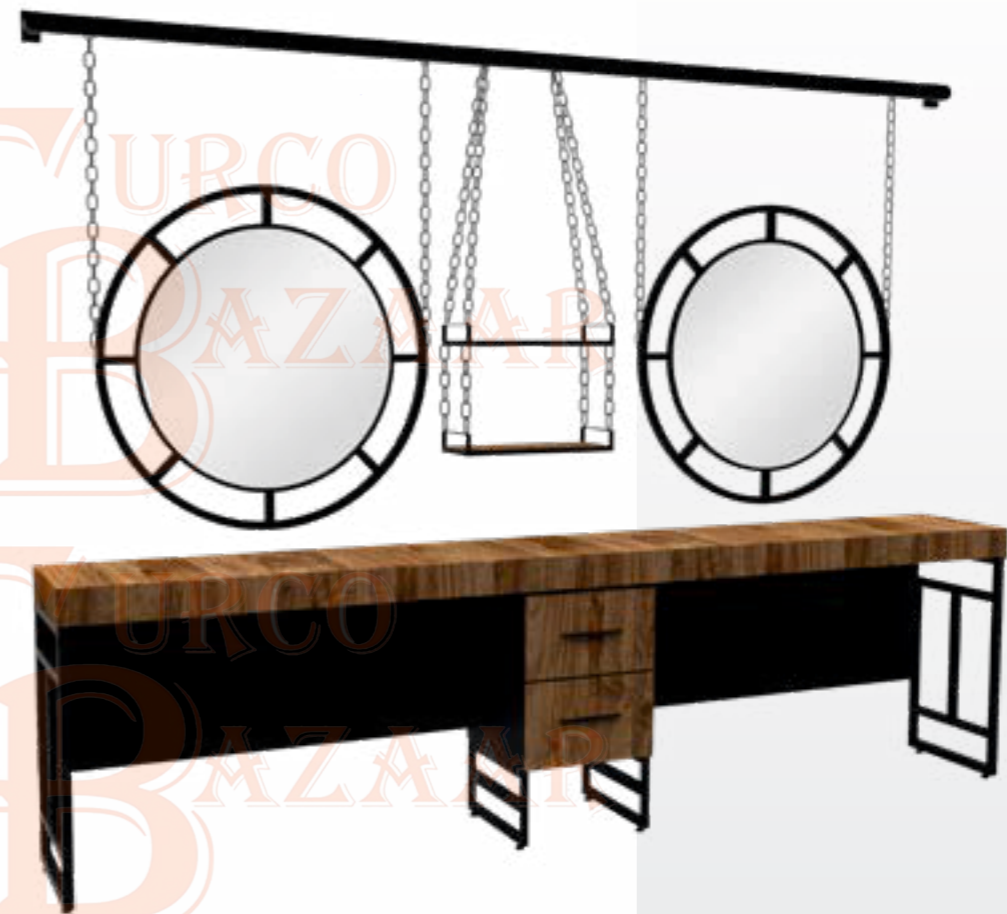

SK538

- First Class MDF Lam
- Quality Drawer Rail
- Color Option
- Iron Concept