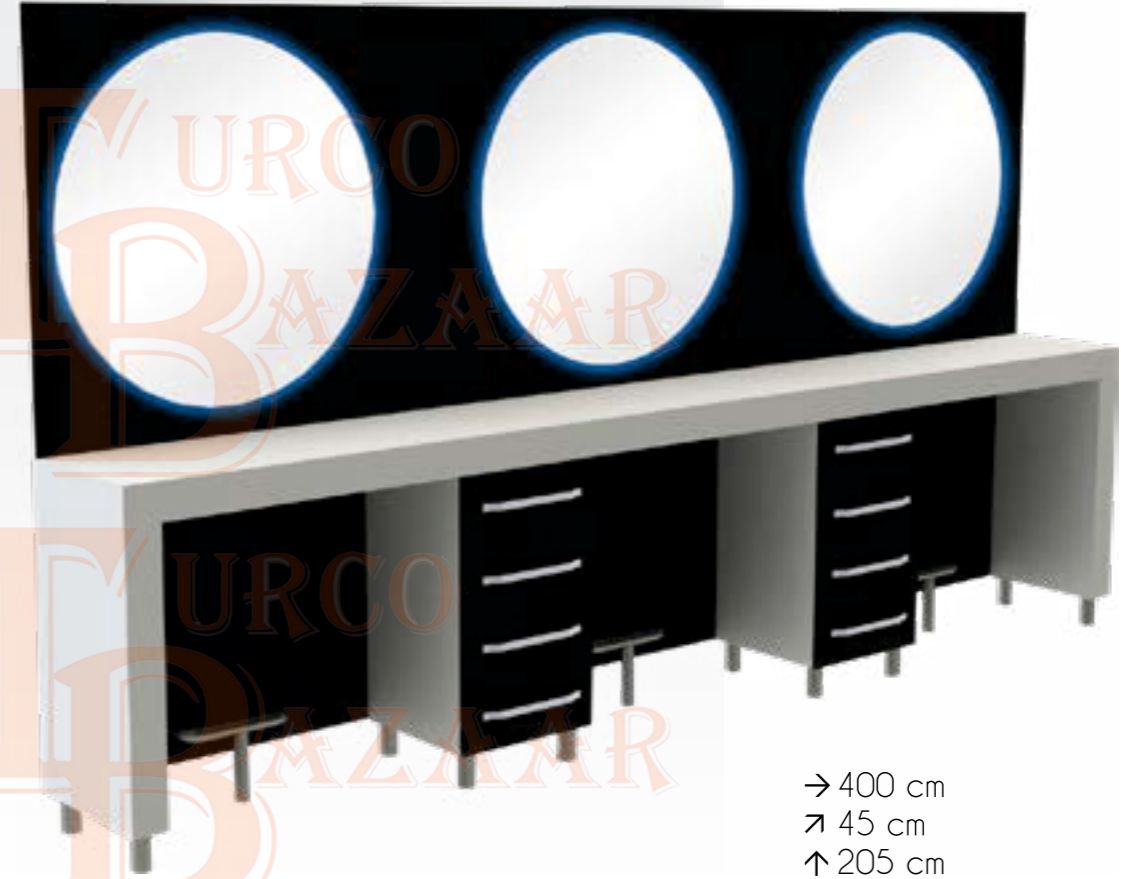

SK514

- First Class MDF Lam
- Quality Drawer Rail
- Color Option
- Led Lighting