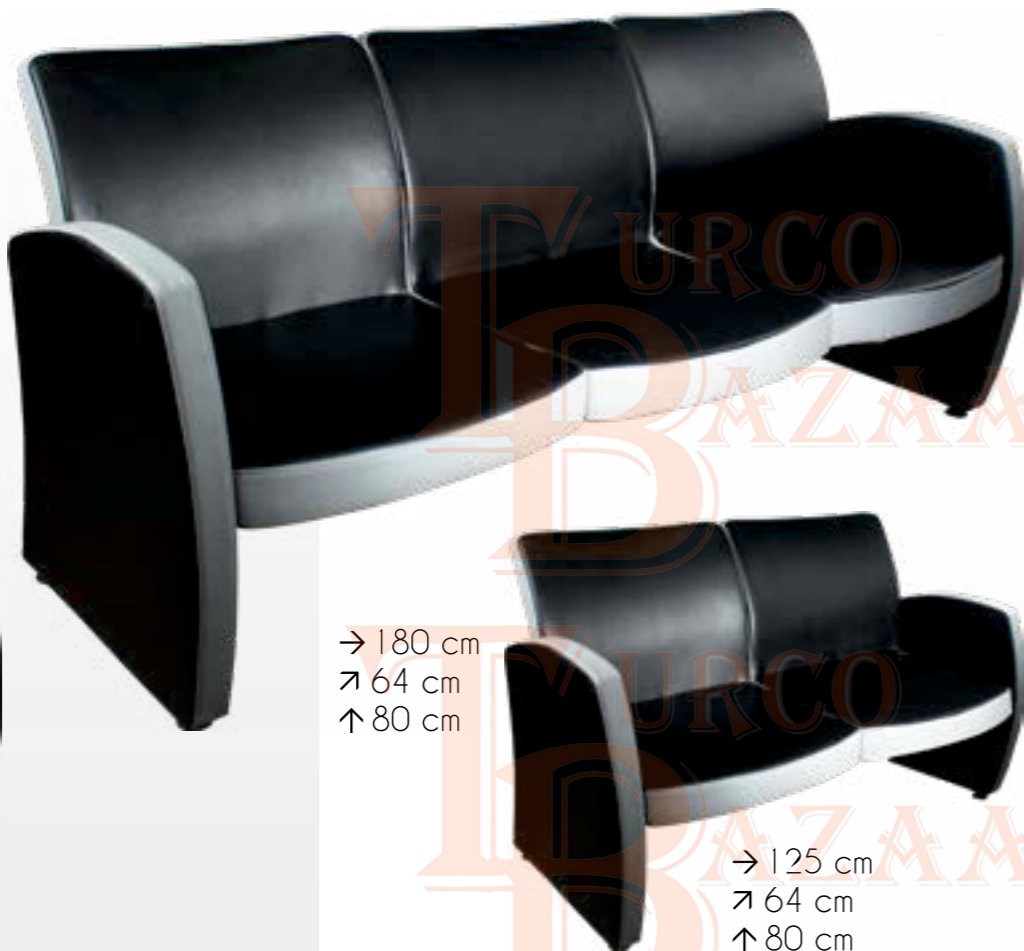

SK 406

- Mould Sponge
- Quality Leather
- Sturdy Frame
- Color Option