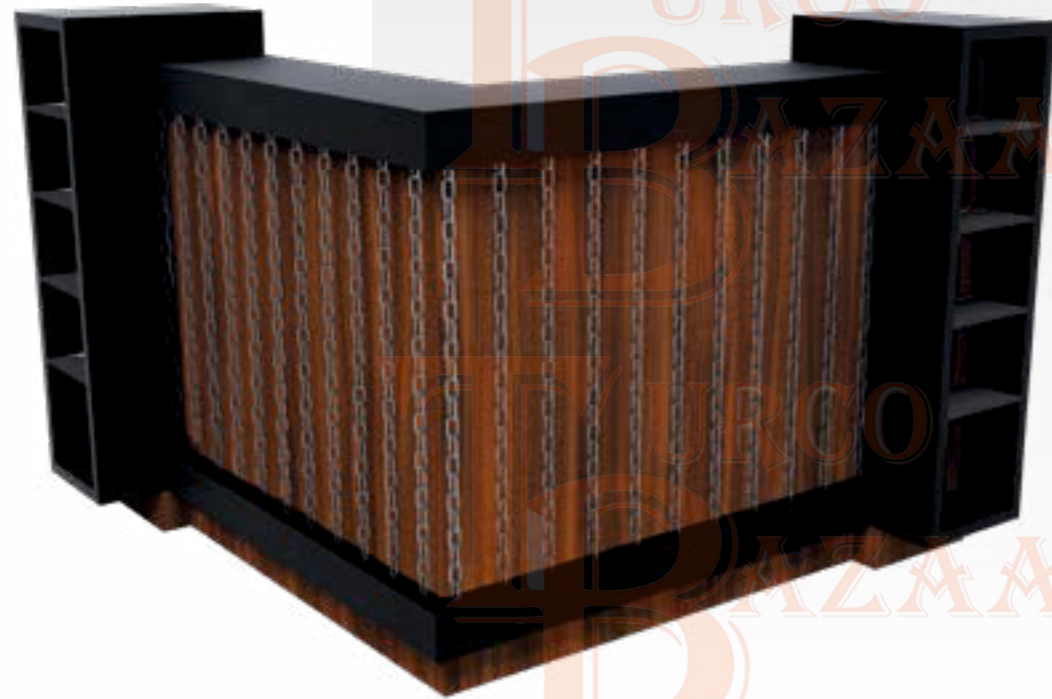

SK726

- First Class MDF Lam
- Lighting
- Quality Drawer Rail
- Natural Stone
- Color Option

→ 130 - 100 cm
↗ 45 cm
↑ 120 cm

SK727

- First Class MDF Lam
- Lighting
- Quality Drawer Rail
- Color Option

→ 140 - 140cm
 ↗ 50 cm
 ↑ 120 cm