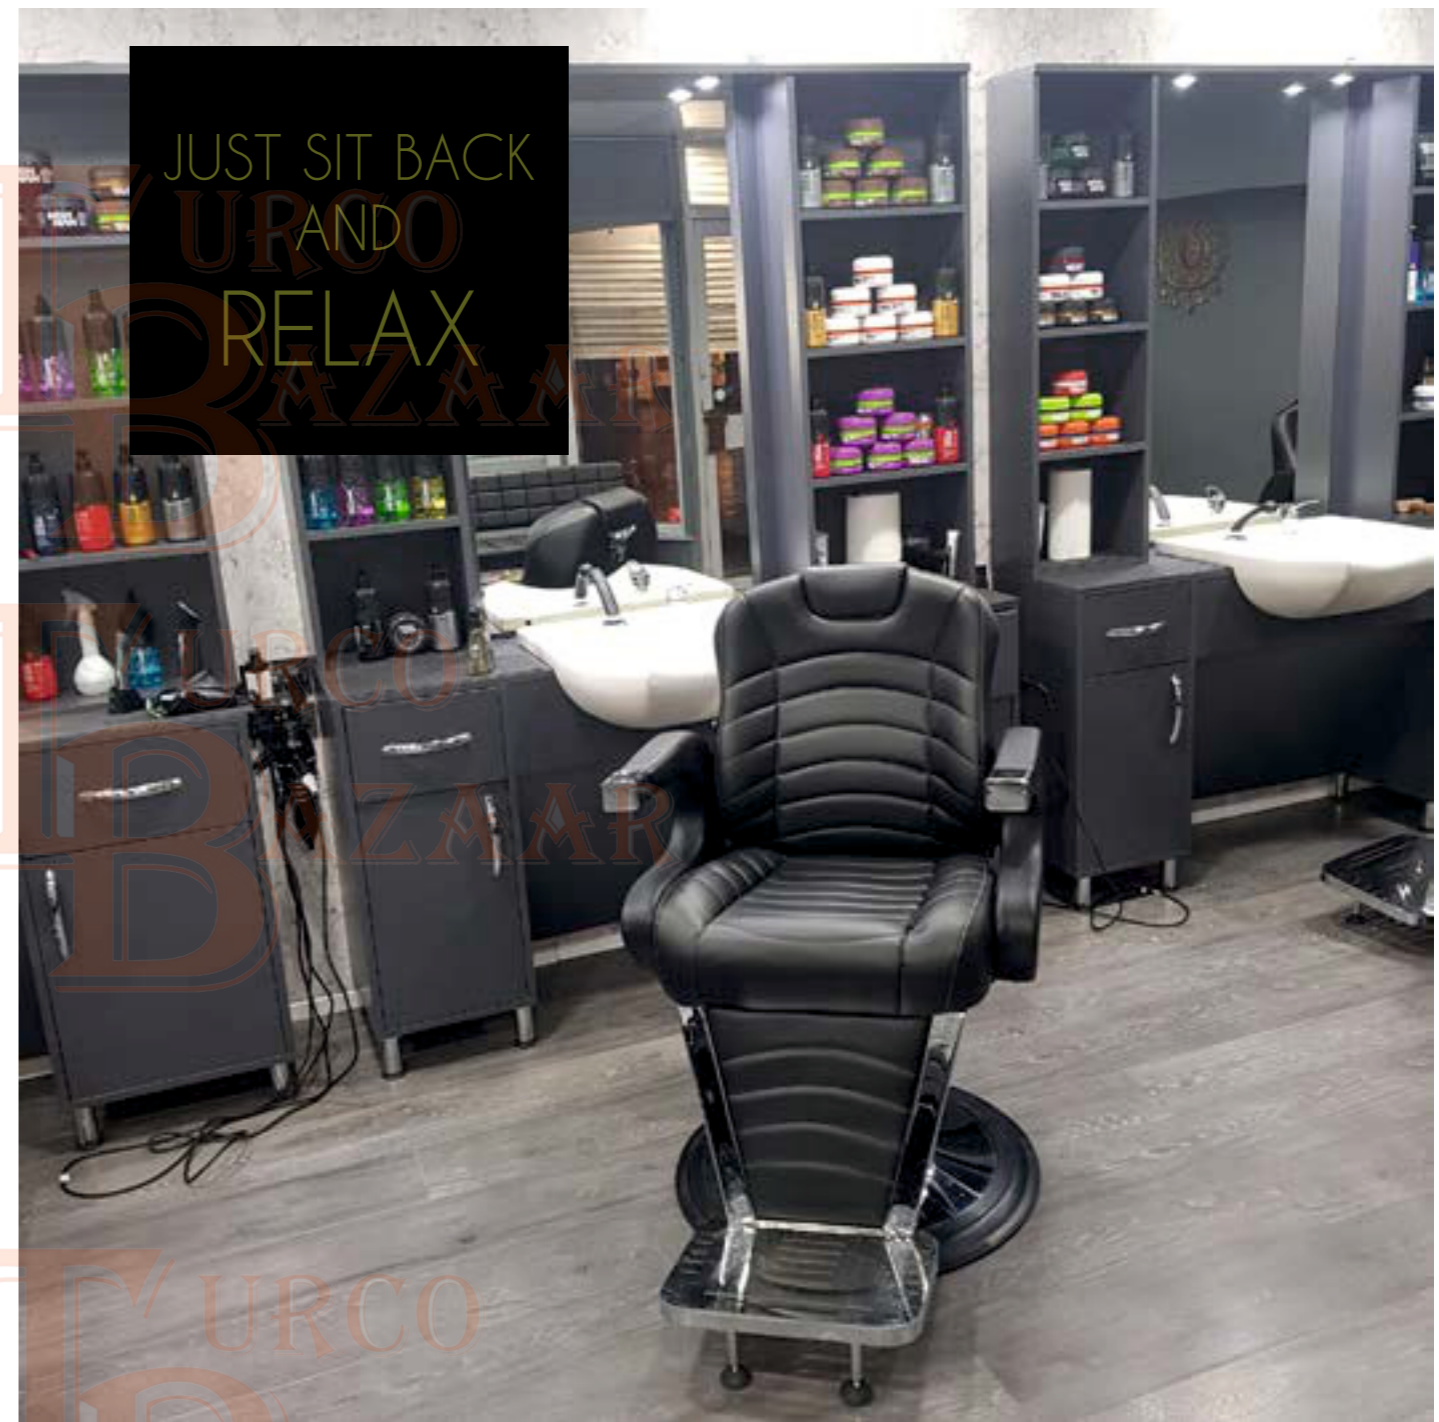

SK226

- Mould Sponge
- Quality Leather
- A++ Hydraulic
- Sturdy Frame
- Color Option

SK208

- Mould Sponge
- Quality Leather
- A++ Hydraulic
- Sturdy Frame
- Color Option

SK209

- Mould Sponge
- Quality Leather
- A++ Hydraulic
- Sturdy Frame
- Color Option