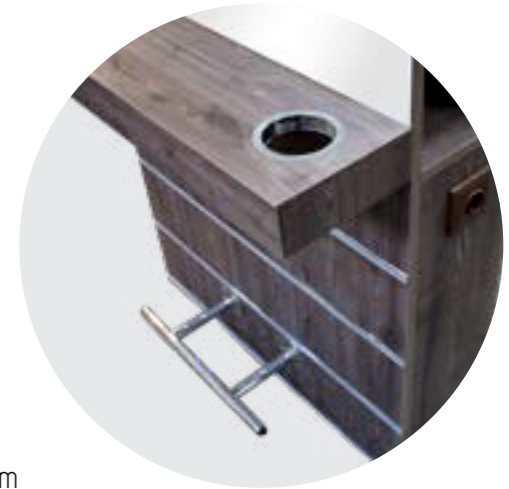

SK523

- First Class MDF Lam
- Iron Footrest
- Color Option

→ 80 cm
↗ 44 cm
↑ 190 cm