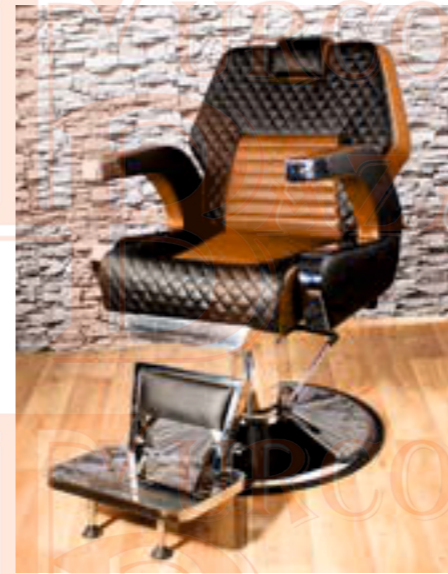

SK216

SK201

LR201

- Mould Sponge
- Quality Leather
- A++ Hydraulic
- Sturdy Frame
- Color Option

SK211

- Mould Sponge
- Quality Leather
- A++ Hydraulic
- Sturdy Frame
- Color Option

SK202

- Mould Sponge
- Quality Leather
- A++ Hydraulic
- Sturdy Frame
- Color Option