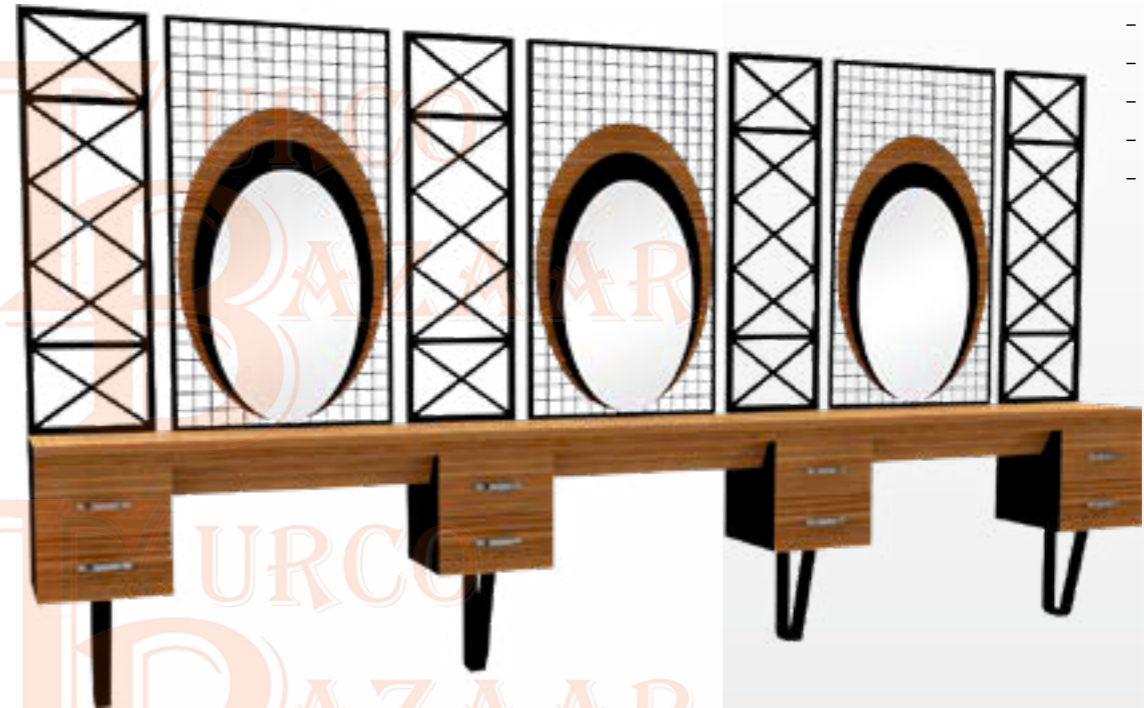

→ 400 cm
↗ 45 cm
↑ 220 cm

SK514

- First Class MDF Lam
- Quality Drawer Rail
- Color Option
- Led Lighting

→ 400 cm
↗ 45 cm
↑ 205 cm

SK518

- First Class MDF Lam
- Quality Drawer Rail
- Color Option
- Iron Concept

→ 400 cm
↗ 45 cm
↑ 205 cm

SK516

- First Class MDF Lam
- Quality Drawer Rail
- Color Option
- Iron Concept
- Led lighting

→ 420 cm
↗ 45 cm
↑ 220 cm

SK517

- First Class MDF Lam
- Led Lighting
- Quality Drawer Rail
- Color Option