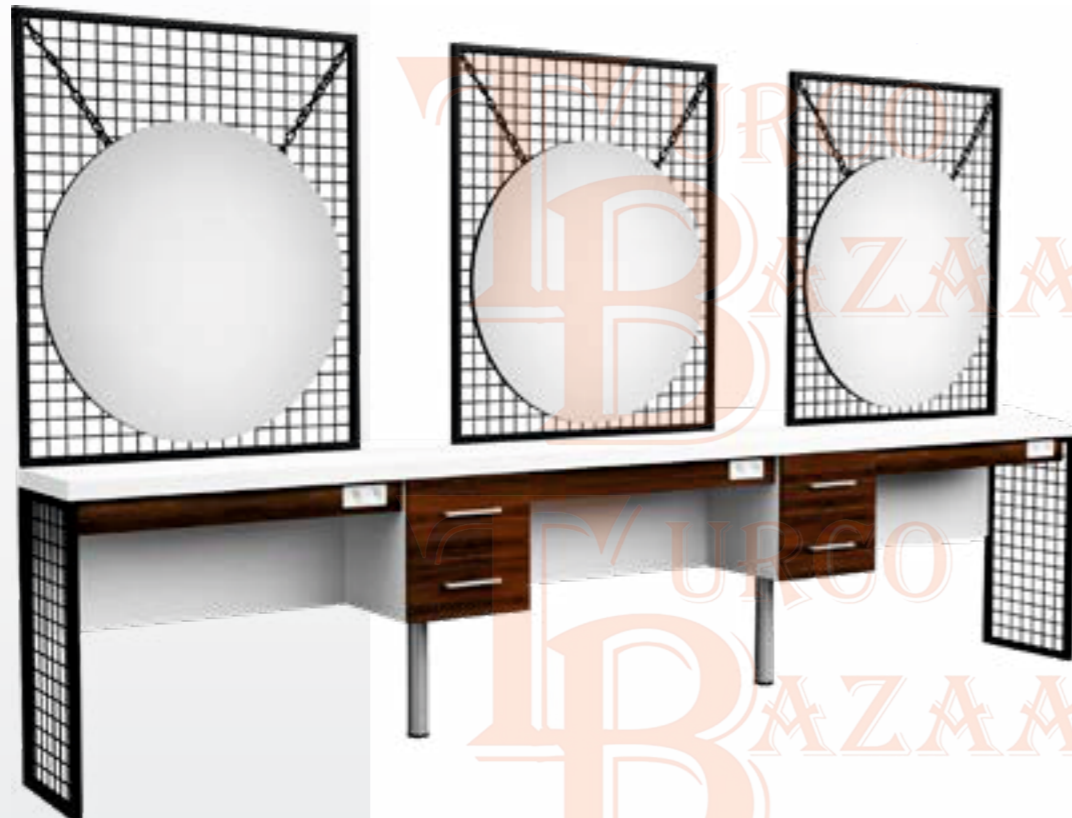

→ 120 cm
↗ 60 cm
↑ 190 cm

SK509

- First Class MDF Lam
- Double Unit
- Quality Drawer Rail

→ 120 cm
↗ 35 cm
↑ 205 cm

SK510

- First Class MDF Lam
- Quality Drawer Rail
- Iron Concept

→ 410 cm
↗ 45 cm
↑ 215 cm