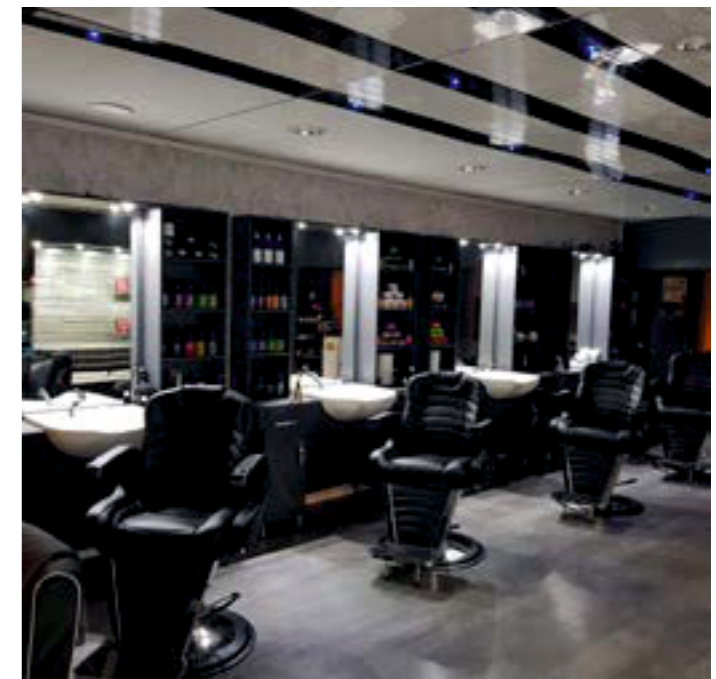

SK226

- Mould Sponge
- Quality Leather
- A++ Hydraulic
- Sturdy Frame
- Color Option

SK208

- Mould Sponge
- Quality Leather
- A++ Hydraulic
- Sturdy Frame
- Color Option

SK209

- Mould Sponge
- Quality Leather
- A++ Hydraulic
- Sturdy Frame
- Color Option